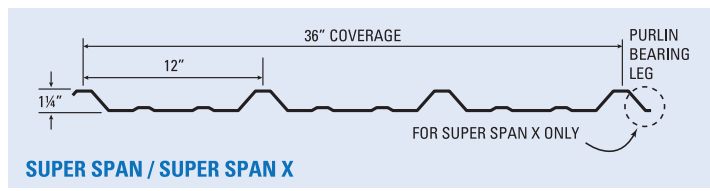

ENERGY STAR APPROVED COLORS ~ Colors indicated with the Energy Star logo have been approved by Energy Star and can help save on your energy costs.

GREEN ~ Whirlwind believes in helping the environment which is why 32-59% of ALL Whirlwind material is recycled. Our products are made from recycled material and are also recyclable.

LEED POINTS AVAILABLE ~ Our products can qualify for LEED points through recycle content, emissivity and reflectivity ratings and Energy Star.

Actual colors may vary from sample shown, color chips are available upon request. Whirlwind colors may not match those of other companies despite the color names being identical. Whirlwind colors may not match the color of existing adjacent panels, even if the panels are Whirlwind standard colors. Please contact your salesperson for complete details.