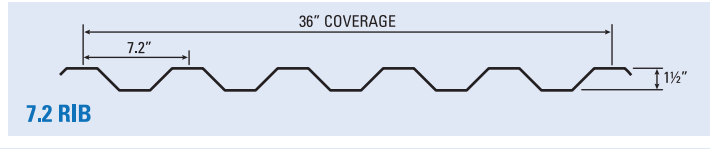

ENERGY STAR APPROVED COLORS ~ Colors indicated with the Energy Star logo have been approved by Energy Star and can help save on your energy costs.

GREEN ~ Whirlwind believes in helping the environment which is why 32-59% of ALL Whirlwind material is recycled. Our products are made from recycled material and are also recyclable.

LEED POINTS AVAILABLE ~ Our products can qualify for LEED points through recycle content, emissivity and reflectivity ratings and Energy Star.

Actual colors may vary from sample shown, color chips are available upon request. Whirlwind colors may not match those of other companies despite the color names being identical. Whirlwind colors may not match the color of existing adjacent panels, even if the panels are Whirlwind standard colors. Please contact your salesperson for complete details.