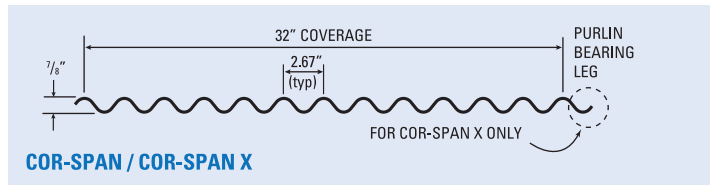

ENERGY STAR APPROVED COLORS ~ Colors indicated with the Energy Star logo have been approved by Energy Star and can help save on your energy costs.

GREEN ~ Whirlwind believes in helping the environment which is why 32-59% of ALL Whirlwind material is recycled. Our products are made from recycled material and are also recyclable.

LEED POINTS AVAILABLE ~ Our products can qualify for LEED points through recycle content, emissivity and reflectivity ratings and Energy Star.

Actual colors may vary from sample shown, color chips are available upon request. Whirlwind colors may not match those of other companies despite the color names being identical. Whirlwind colors may not match the color of existing adjacent panels, even if the panels are Whirlwind standard colors. Please contact your salesperson for complete details.