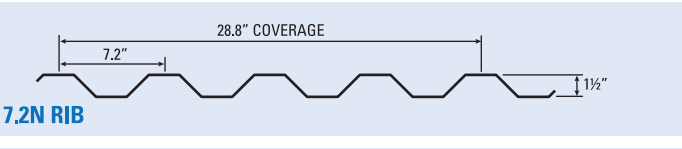

ENERGY STAR APPROVED COLORS ~ Colors indicated with the Energy Star logo have been approved by Energy Star and can help save on your energy costs.

GREEN ~ Whirlwind believes in helping the environment which is why 32-59% of ALL Whirlwind material is recycled. Our products are made from recycled material and are also recyclable.

LEED POINTS AVAILABLE ~ Our products can qualify for LEED points through recycle content, emissivity and reflectivity ratings and Energy Star.

Actual colors may vary from sample shown, color chips are available upon request. Whirlwind colors may not match those of other companies despite the color names being identical. Whirlwind colors may not match the color of existing adjacent panels, even if the panels are Whirlwind standard colors. Please contact your salesperson for complete details.