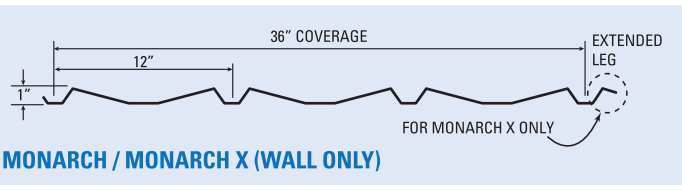

ENERGY STAR APPROVED COLORS ~ Colors indicated with the Energy Star logo have been approved by Energy Star and can help save on your energy costs.

GREEN ~ Whirlwind believes in helping the environment which is why 32-59% of ALL Whirlwind material is recycled. Our products are made from recycled material and are also recyclable.

LEED POINTS AVAILABLE ~ Our products can qualify for LEED points through recycle content, emissivity and reflectivity ratings and Energy Star.

Actual colors may vary from sample shown, color chips are available upon request. Whirlwind colors may not match those of other companies despite the color names being identical. Whirlwind colors may not match the color of existing adjacent panels, even if the panels are Whirlwind standard colors. Please contact your salesperson for complete details.