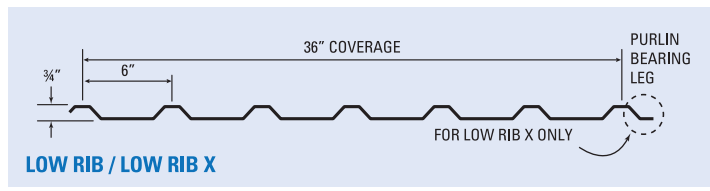

ENERGY STAR APPROVED COLORS ~ Colors indicated with the Energy Star logo have been approved by Energy Star and can help save on your energy costs.

GREEN ~ Whirlwind believes in helping the environment which is why 32-59% of ALL Whirlwind material is recycled. Our products are made from recycled material and are also recyclable.

LEED POINTS AVAILABLE ~ Our products can qualify for LEED points through recycle content, emissivity and reflectivity ratings and Energy Star.

Actual colors may vary from sample shown, color chips are available upon request. Whirlwind colors may not match those of other companies despite the color names being identical. Whirlwind colors may not match the color of existing adjacent panels, even if the panels are Whirlwind standard colors. Please contact your salesperson for complete details.